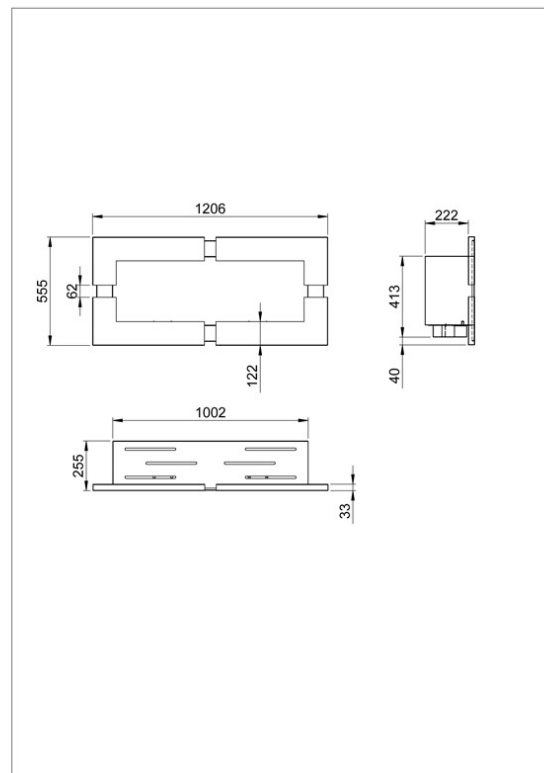

# KAIROS

4 X 2

0.4 - 0.8 X 2

73 X 2

3.5 X 2

4.3 - 10 X 2

28

BIO7 BIO8

## Features

- Power min-max: 4 X 2kw
- Consumption min-max. (kg/h): 0.4 - 0.8 X 2kg/h
- Heating capacity (m3): 73 X 2m3
- Hopper capacity (l): 3.5 X 2 l
- Autonomous (h) (min-max): 4.3 - 10 X 2h
- Weight (kg): 28kg
- Compatible accessories not included: BIO7; BIO8