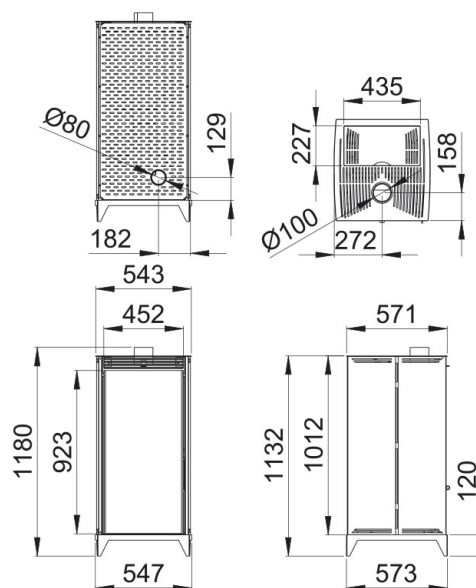

Features

- Double Combustion System
- Double Chamber System
- Clean Glass System
- Model designed for easy access to maintenance service
- Flame anti-return system
- Chamber overpressure valve
- Power max: 11kw
- Power max-min: 9-5kw
- Efficiency (%): 80-80%
- Consumption max-min (kg/h): 2,5-1,4kg/h
- Heating capacity (m3): 225m3
- Tank capacity (Kg): 17kg
- Metallic interior
- Autonomy (h) (min-max): 7,5-14h
- Weight (kg): 110kg
- Fume outlet diameter (mm): 100mm
- Air inlet diameter (mm): 80mm