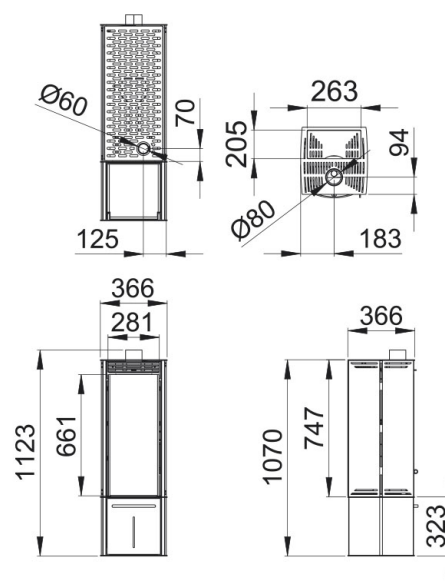

## Features

- Double Combustion System
- Double Chamber System
- Clean Glass System
- Model designed for easy access to maintenance service
- Flame anti-return system
- Chamber overpressure valve
- Power max: 6kw
- Power max-min: 5-3kw
- Efficiency (%): 83-89%
- Consumption max-min (kg/h): 1,5-0,9kg/h
- Heating capacity (m3): 125m3
- Tank capacity (Kg): 7,5kg
- Metallic interior
- Autonomy (h) (min-max): 5-7h
- Weight (kg): 75kg
- Fume outlet diameter (mm): 80mm
- Air inlet diameter (mm): 60mm