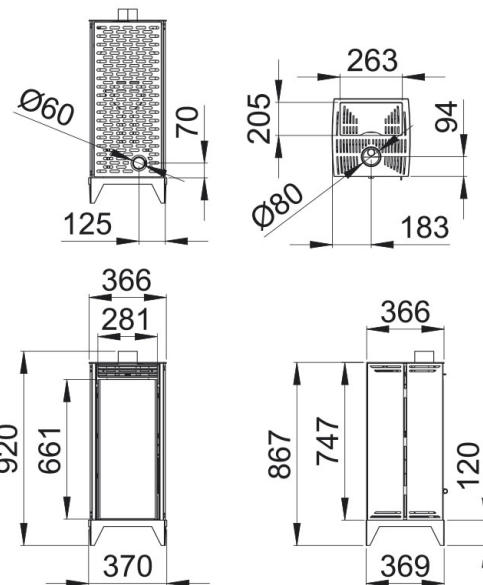

Features

- Double Combustion System
- Double Chamber System
- Clean Glass System
- Model designed for easy access to maintenance service
- Flame anti-return system
- Chamber overpressure valve
- Power max: 6kw
- Power max-min: 5-3kw
- Efficiency (%): 83-89%
- Consumption max-min (kg/h): 1,5-0,9kg/h
- Heating capacity (m3): 125m3
- Tank capacity (Kg): 7,5kg
- Metallic interior
- Autonomy (h) (min-max): 5-7h
- Weight (kg): 65kg
- Fume outlet diameter (mm): 80mm
- Air inlet diameter (mm): 60mm