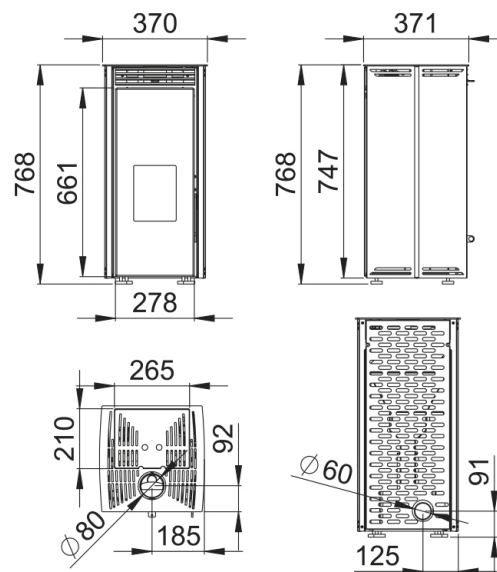

Serie Free

la nueva estufa de pellet sin electricidad

Features

- Double Combustion System
- Double Chamber System
- Clean Glass System
- Model designed for easy access to maintenance service
- Flame anti-return system
- Chamber overpressure valve
- Power max: 6kw
- Power max-min: 5-3kw
- Efficiency (%): 83-89%
- Consumption max-min (kg/h): 1,5-0,9kg/h
- Heating capacity (m3): 125m3
- Tank capacity (Kg): 7,5kg
- Metallic interior
- Autonomy (h) (min-max): 5-7h
- Weight (kg): 60kg
- Fume outlet diameter (mm): 80mm
- Air inlet diameter (mm): 60mm